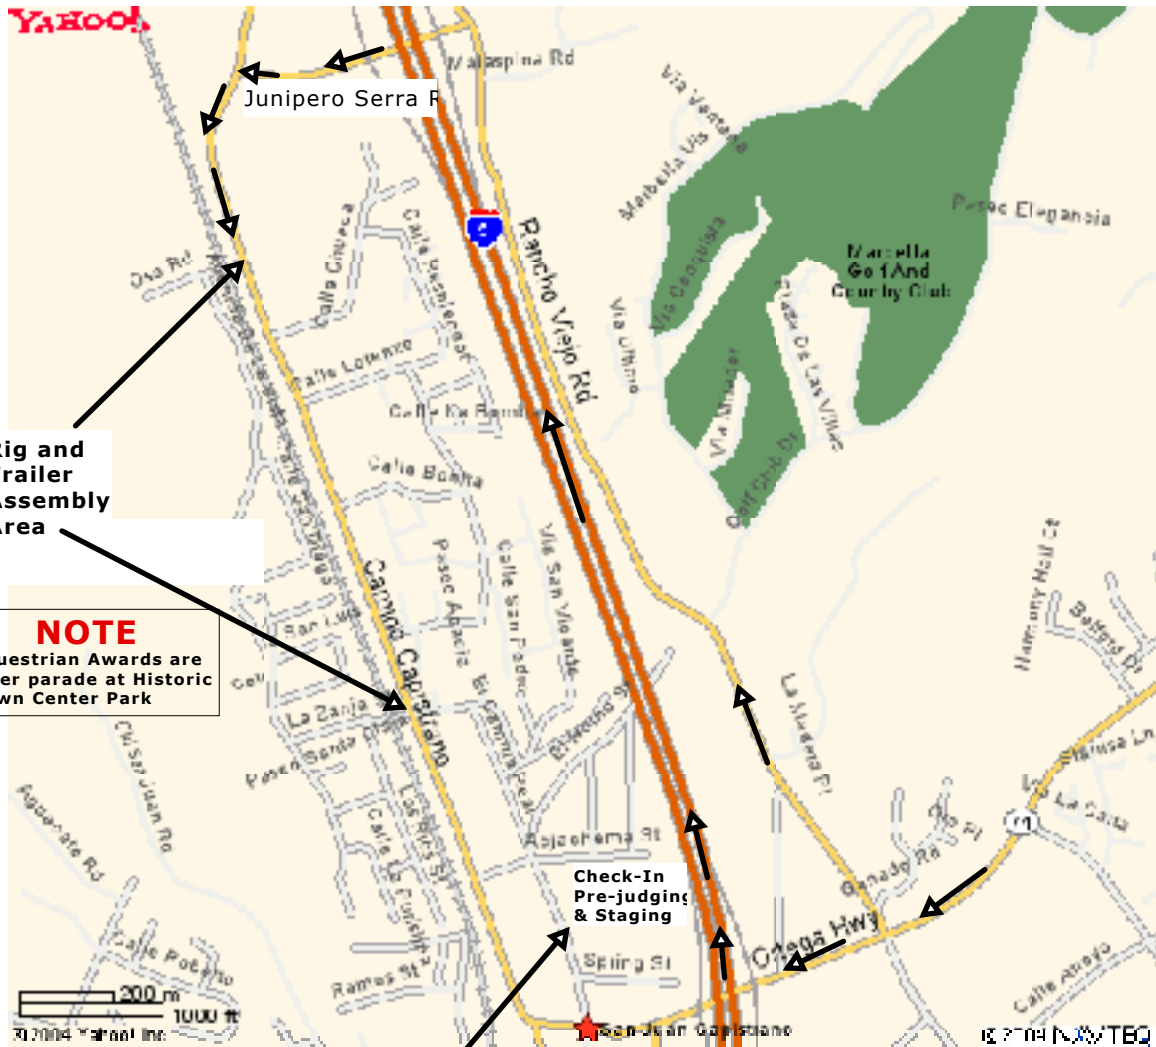

EQUESTRIAN MAP - RIGS & HORSE TRAILERS

SAN JUAN CAPISTRANO SWALLOWS' DAY PARADE

★ San Juan Capistrano, CA

Equestrian - Check In, Pre-Judging & Staging - buchheim Field (behind

Directions From The North:

From the Los Angeles area take the 5 South to Junipero Serra exit. Turn right (west) off the freeway on Junipero Serra Road. Turn left (south) on Camino Capistrano. Follow the directions of Fiesta Deputies (in black and white). Parking is along Camino Capistrano between Oso Rd and La Zanja Street.

Directions From The South:

From the San Diego area take the 5 South to the Junipero Serra exit. Turn left (west) off the freeway on Junipero Serra Road. Turn left (south) on Camino Capistrano. Follow the directions of Fiesta Deputies (in black and white). Parking is along Camino Capistrano between Oso Rd and La Zanja Street.

Directions From The Lake Elsinore Area:

From the Ortega Highway take the 5 South take the Junipero Serra exit. Turn left (west) off the freeway on Junipero Serra Road. Turn left (south) on Camino Capistrano. Follow directions of Fiesta Deputies (dressed in black and white). Parking is along Camino Capistrano between Oso and La Zanja Street.

Alternate: Instead of taking 5 South turn right on Rancho Viejo Road. Turn left (west) off the freeway on Junipero Serra Road. Turn left (south) on Camino Capistrano. Follow the directions of Fiesta Deputies (dressed in black and white). Parking is along Camino Capistrano between Oso Rd and La Zanja Street.